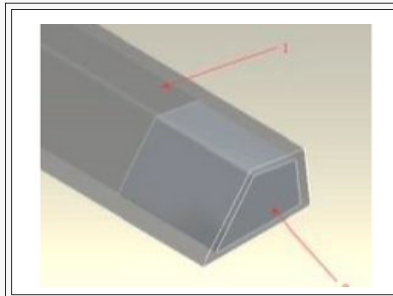

# PRODUCT LINE SHEET

**ROMAN SAFETY STRIKER**  
**(SLIDER)**  
CLR

**ROMAN ANGLED HINGESEAL**  
**(3/8" & 1/2")**  
CLR

**ROMAN SWEEP DRIP RAIL**  
**(3/8" & 1/2")**  
CLR

**DAMSTRIP WITH TAPE**  
CLR

**DELUXE DAMSTRIP WITH END**  
**CAPS**  
CLR