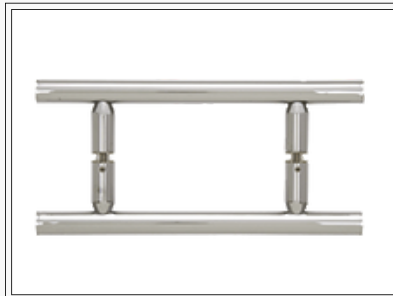

# PRODUCT LINE SHEET

**VICTORY 1/4" ADJ RIGHT SLEEVEOVER**

CH  
BN  
ORB

**VICTORY 1/4" ADJ LEFT SLEEVEOVER**

CH  
BN  
ORB

**ROMAN 8" ROUND HANDLE**

CH  
BN  
ORB  
MBL  
SB

**ROMAN 8" SQUARE HANDLE**

CH  
BN  
ORB  
MBL

**6X10 LADDER PULL HANDLE**

CH  
BN  
ORB  
MBL  
SB

**VICTORY 6" HANDLE**

CH  
BN  
ORB  
MBL

**VICTORY 6" SQUARE HANDLE**

CH  
BN  
ORB  
MBL

**12X24 B/B LADDER PULL HANDLE**