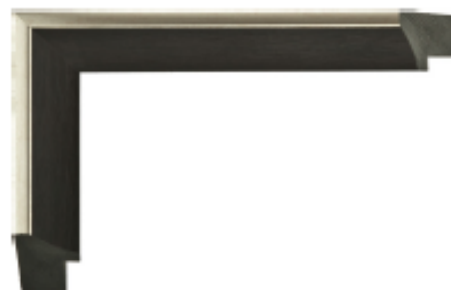

AGI 4850-311 (8311)(491-98)

Espresso and Contemporary Silver

Reveal: 1 7/8"

Rabbet: 1"